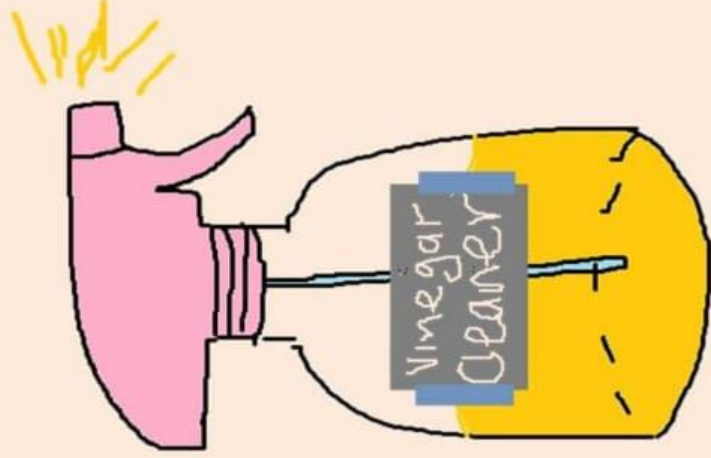

aiae0730

MEJORES AMIGOS ▾

GreenEya, A01114644@itesm.mx, Tec de Monterrey Campus Mty

How does it smell compared to the products you have used in the past? It smells a lot like VINEGAR, we added 15 drops lavender essential oil to change that.

Ingredients:

1 cup distilled water
1 cup white distilled vinegar
1/2 lemon juiced (optional)

Instructions:

1. Use a funnel, if needed.
2. Pour all the ingredients into a 16oz. spray bottle
3. Gently shake the cleaner.
4. This cleaner will need to be stored in the fridge between uses due to the fresh lemon juice.

Usage:

1. Gently shake the spray bottle before spraying the cleaner on the desired surface.
2. Spray the cleaner and wipe off the surface with a damp cloth!
3. Do NOT use the vinegar cleaner on marble or granite.

aiae0730 Why cleaning green is important to human and environmental health? This products reduce health problems such as asthma, do not contain harmful antibacterial agents, they reduce the risk of accidents using chemicals during elaboration, they are less toxic to marine life, reduce green house emissions and are in general environmentally preferable. @turninggreenorg, @drbronner @women4earth, @madesafehq #PGC2018 #GreenClean.

HACE 36 SEGUNDOS • MEJORES AMIGOS • VER TRADUCCIÓN